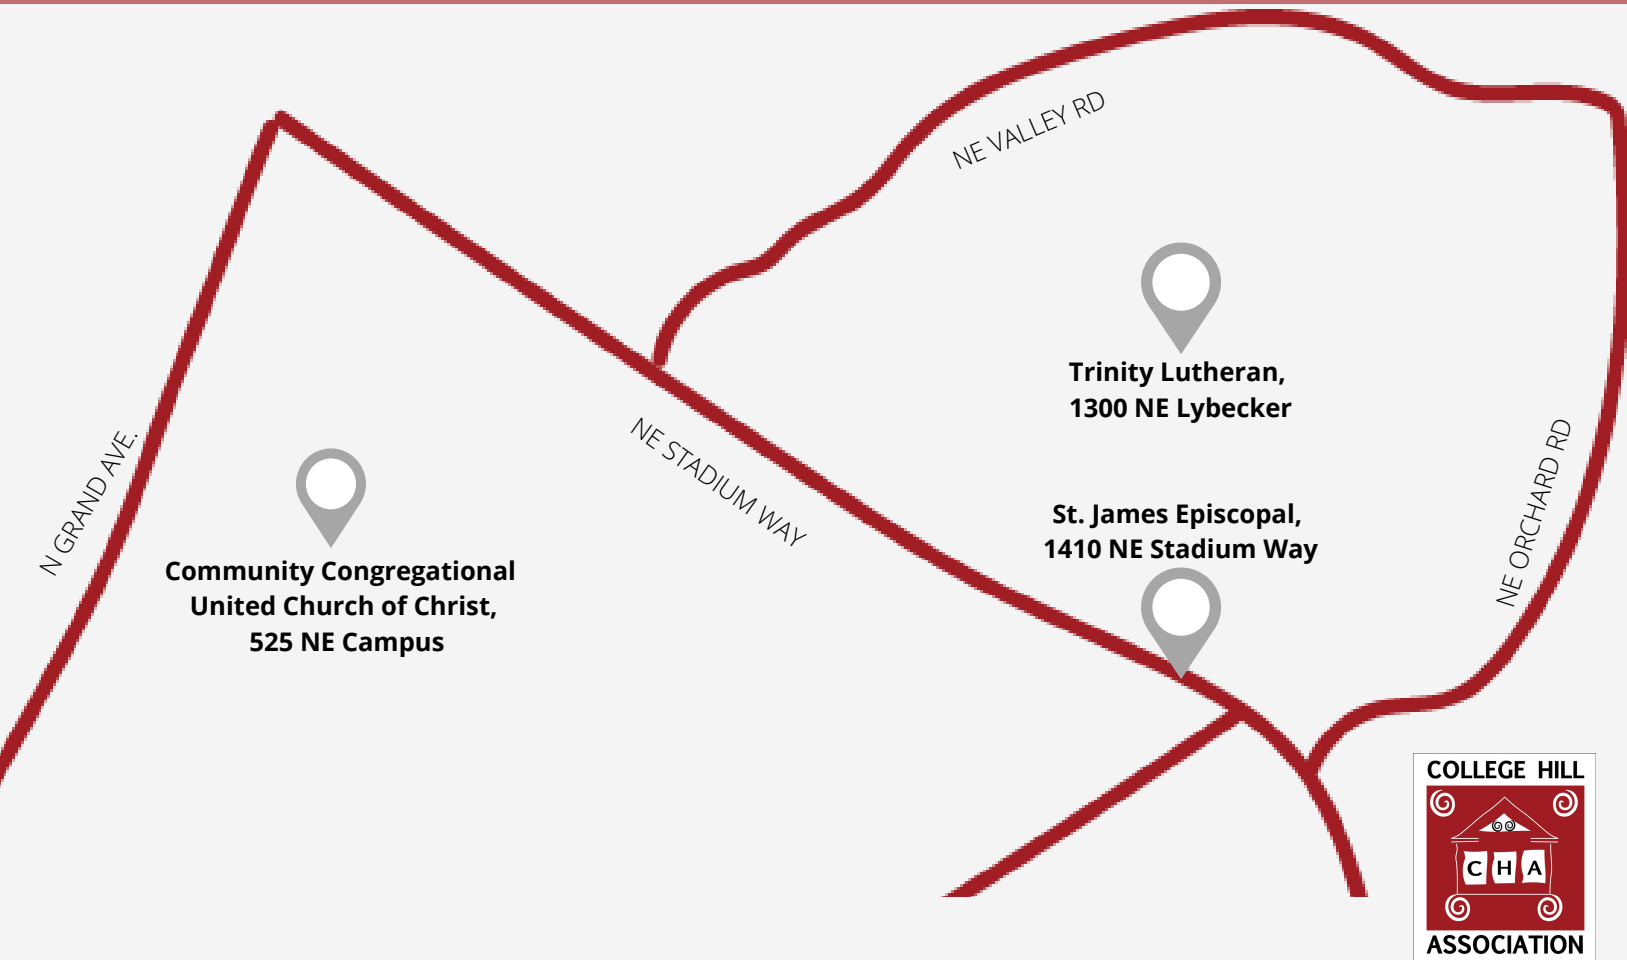

COLLEGE HILL MICRO FOOD PANTRY LOCATIONS

Community Congregational United Church of Christ has a self-serve micro food pantry to the bottom right of their front door and entrance.

St. James Episcopal has a self-serve micro food pantry located on the right side of their entrance driveway, directly off of Stadium Way.

Trinity Lutheran Church has a self-serve micro food pantry just up the hill from McGee Park on the right side of the driveway entrance.